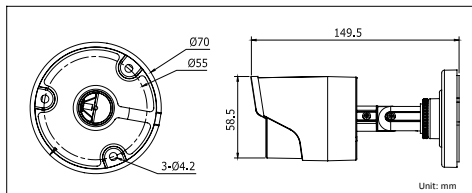

DS-2CC12C2S-IR

HD720p IR Bullet Camera

Key features

- HD720p video output
- True Day/Night
- Up to 20m IR Distance
- IP66 Weatherproof

Dimensions

DS-2CC12C2S-IR	
Camera	
Image Sensor	1/3" Progressive Scan CMOS
Effective Pixels	1280(H)*720(V)
Min. Illumination	0.01 Lux @(F1.2,AGC ON), 0 Lux with IR
Shutter Time	1/100 s to 1/100,000 s
Lens	3.6mm (2.8mm, 6mm optional)
	Angle of View: 78.8°(3.6mm), 103°(2.8mm), 51.2°(6mm)
Lens Mount	M12
Angle Adjustment	Pan: 0 - 360°, Tilt: 0 - 90°, Rotation: 0 - 360°
Day & Night	ICR
Synchronization	Internal synchronization
Video Frame Rate	720p@25fps/720p@30fps
HD Video Output	SMPT292M (HD-SDI)
General	
Working Temperature/Humidity	-10 °C - 60 °C (14 °F - 140 °F) Humidity 90% or less (non-condensing)
Power Supply	12V DC±10%
Power Consumption	Max. 3W
Weather Proof Ratings	IP66
IR Range	20 meters
Dimension	Ø70x149.5 mm (Ø2.76"x5.89")
Weight	360 g (0.79 lb)

Order models

DS-2CC12C2S-IR