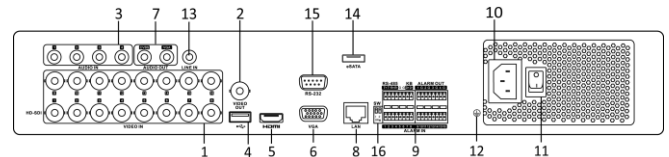

Physical Interfaces: