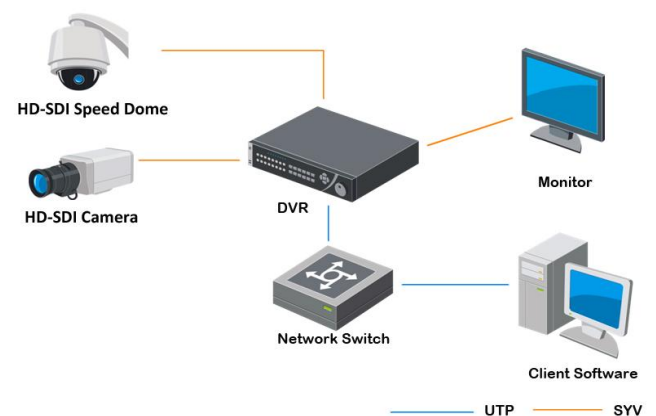

Typical Application: